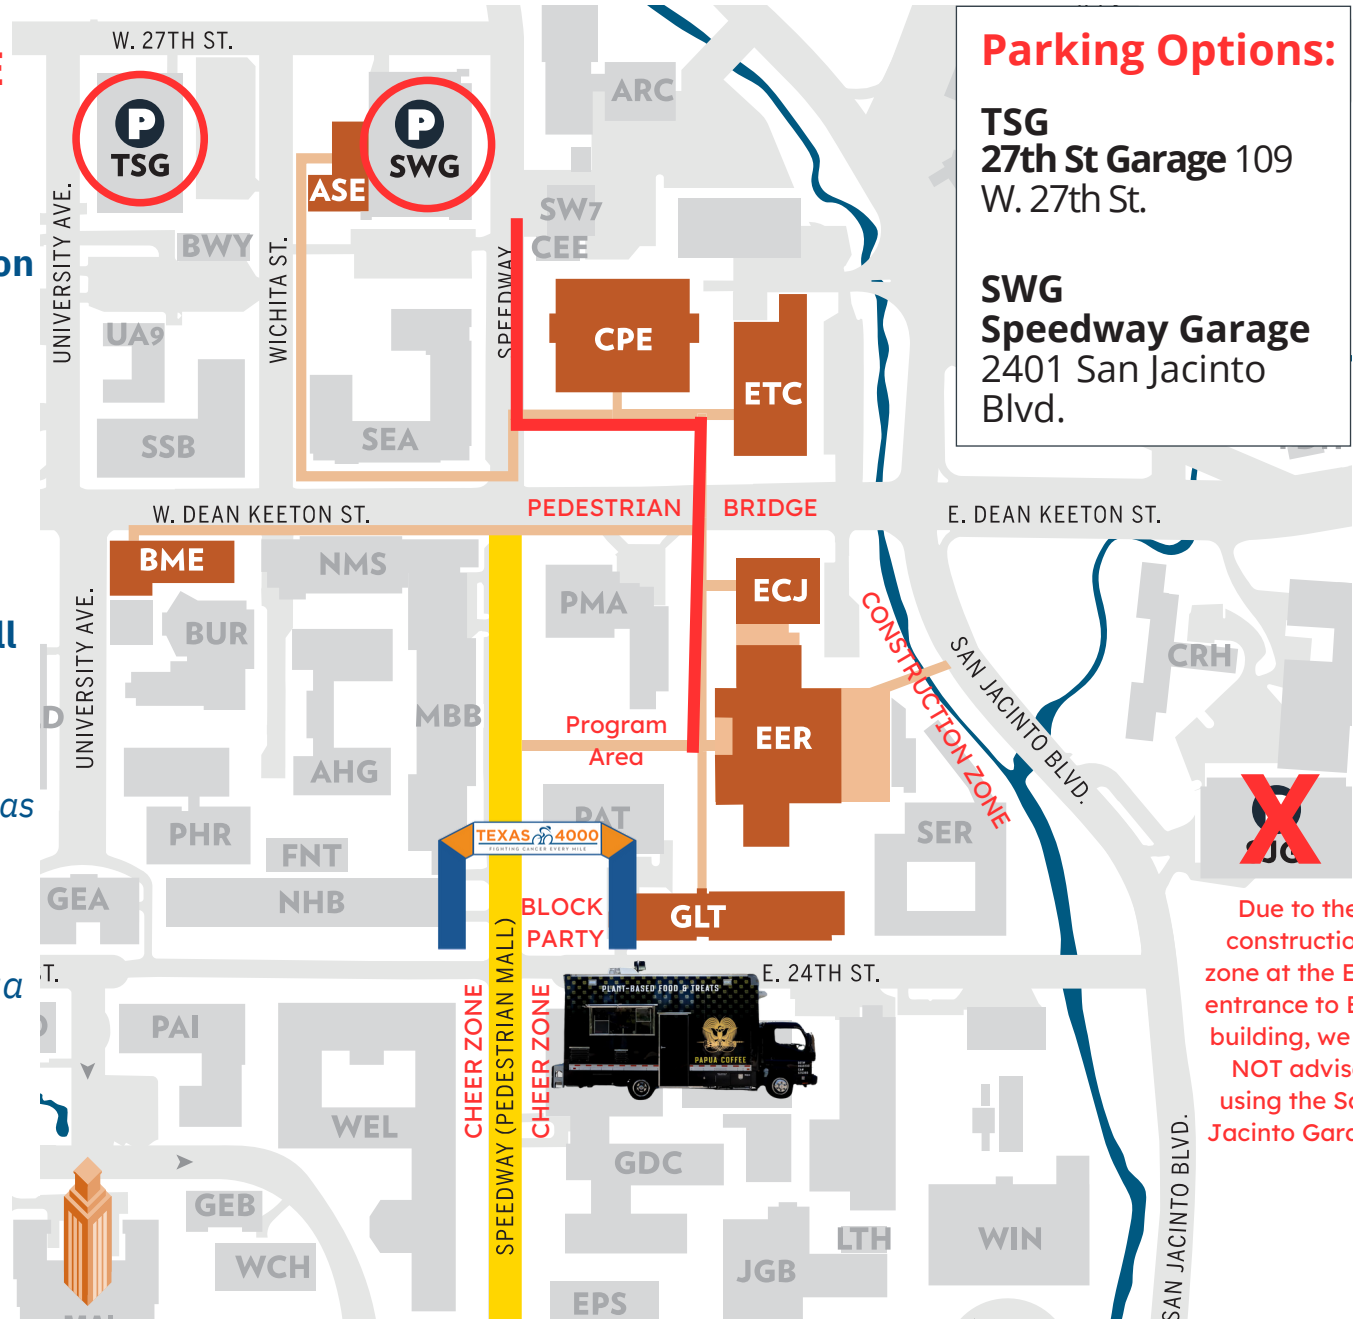

TEXAS 4000 RIDE LAUNCH 2024

UPDATED EVENT SCHEDULE

8:00 AM Rider Breakfast

Left side of West Entrance EER

8:00 AM Parent Sign Making Station

Outside of West Entrance

8:30 AM Ride Dedication Circle

EER Lawn

9:00 AM Ride Launch Program

West Lawn EER Lawn

9:45 AM Friends & Family Farewell

EER Building West Lawn

10:30 AM Official Ride Launch

Supporters in Cheer Zone, South of Texas 4000 Arch

9:00 AM - 12:00 PM Block Party

Engineering Plaza with games, Papua Coffee Food Truck & Kid's Zone

SPECIAL THANKS TO OUR HOSTS,

Parking Options:

TSG
27th St Garage 109
W. 27th St.

SWG
Speedway Garage
2401 San Jacinto
Blvd.

Due to the construction zone at the East entrance to EER building, we do NOT advise using the San Jacinto Garage